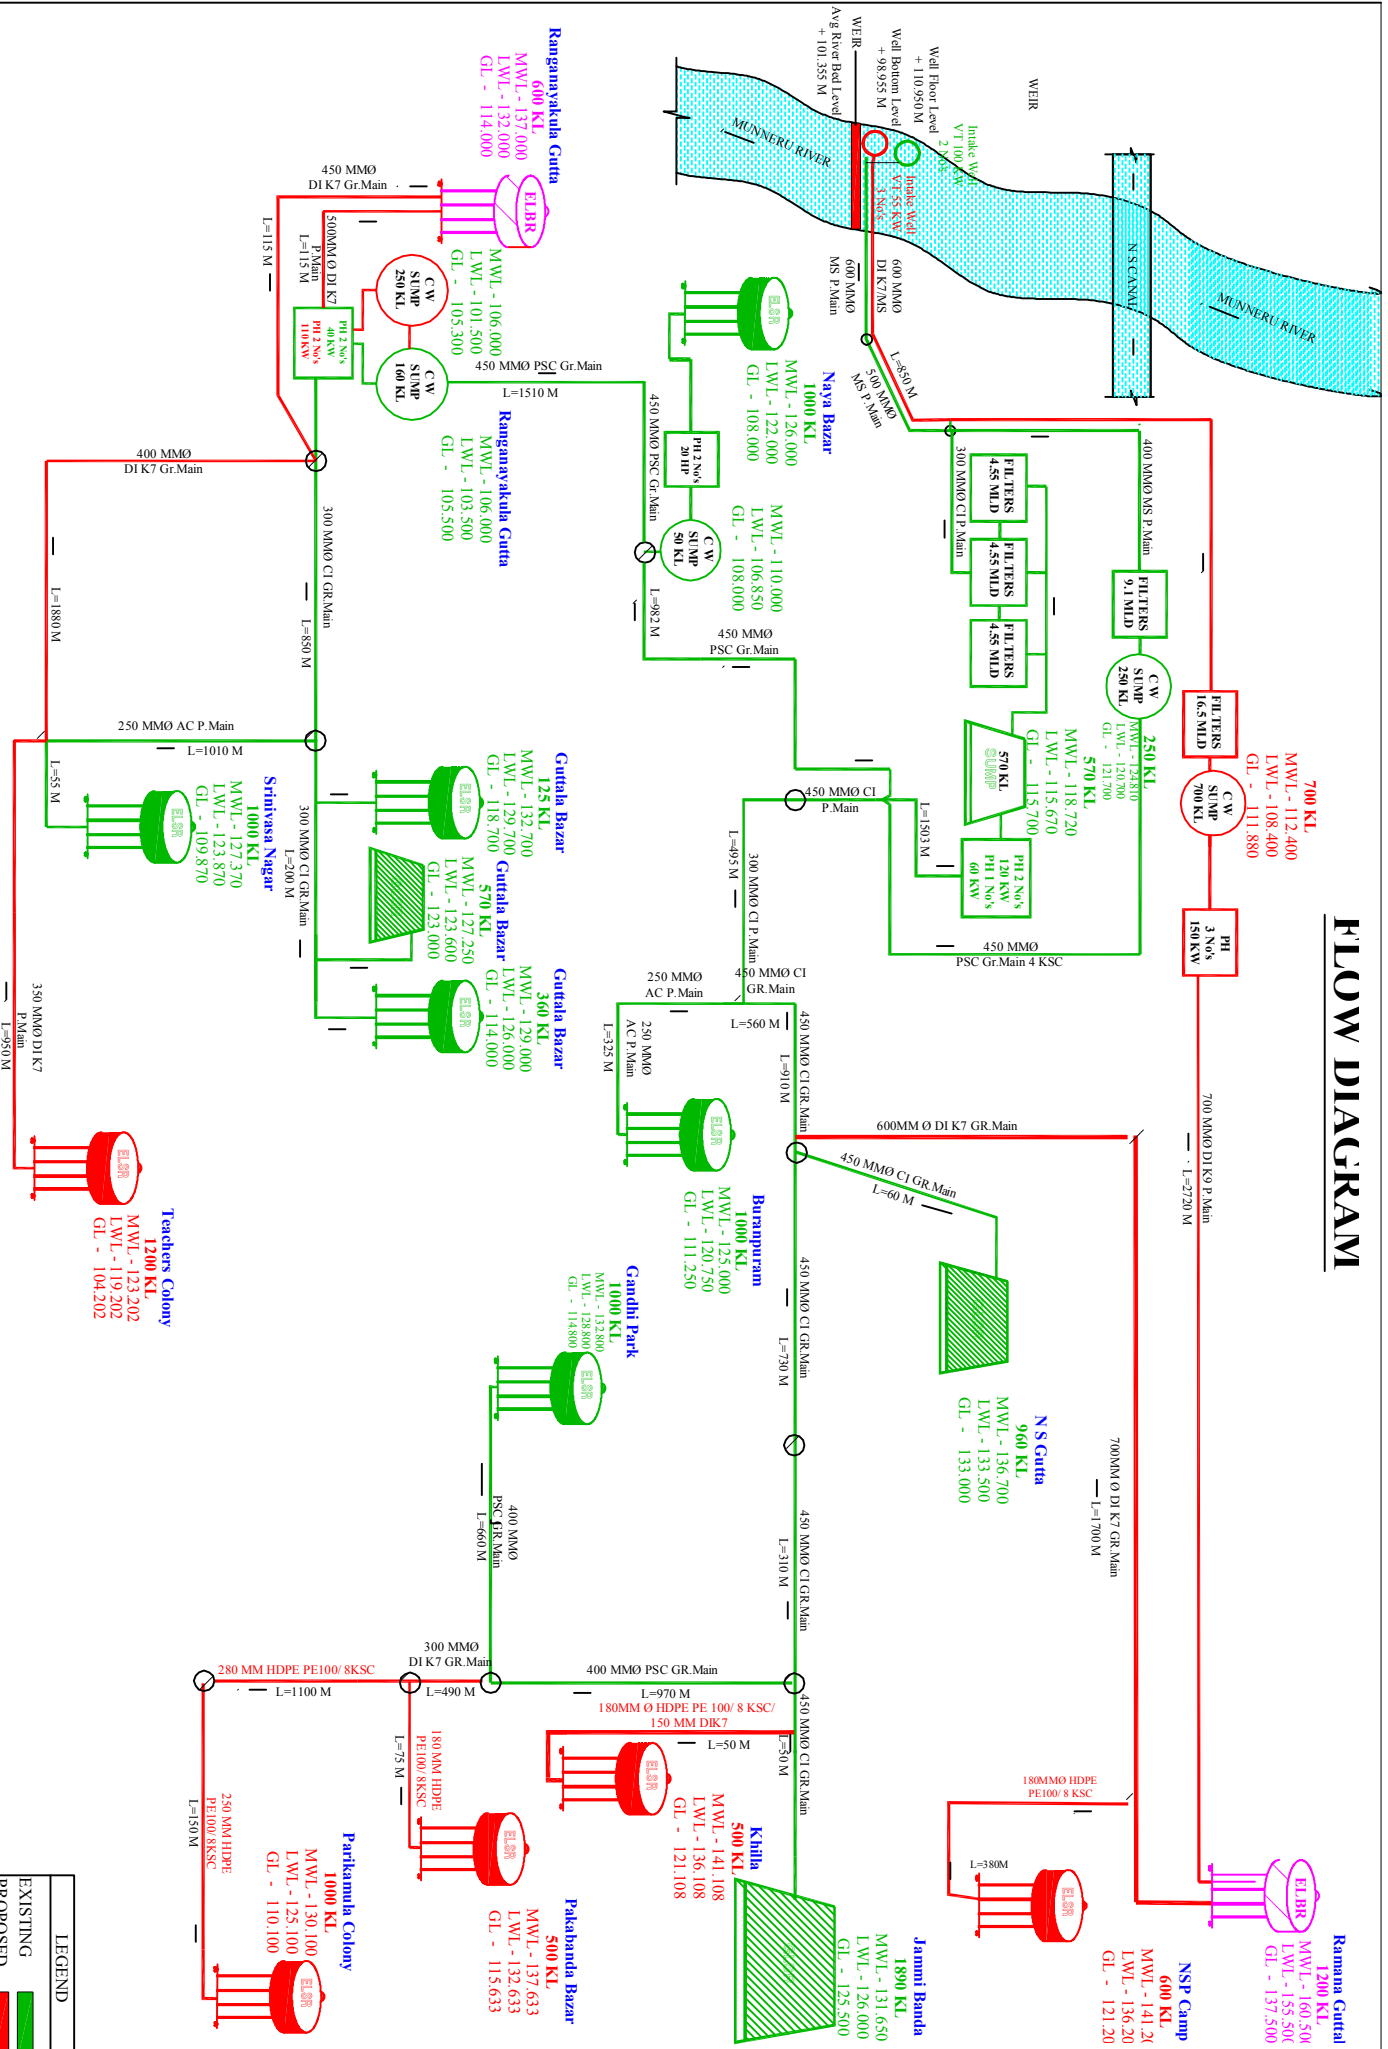

FLOW DIAGRAM

LEGEND

- EXISTING █
- PROPOSED █

COMPREHENSIVE WATER SUPPLY SYSTEM IN KHAMMAM MUNICIPALITY